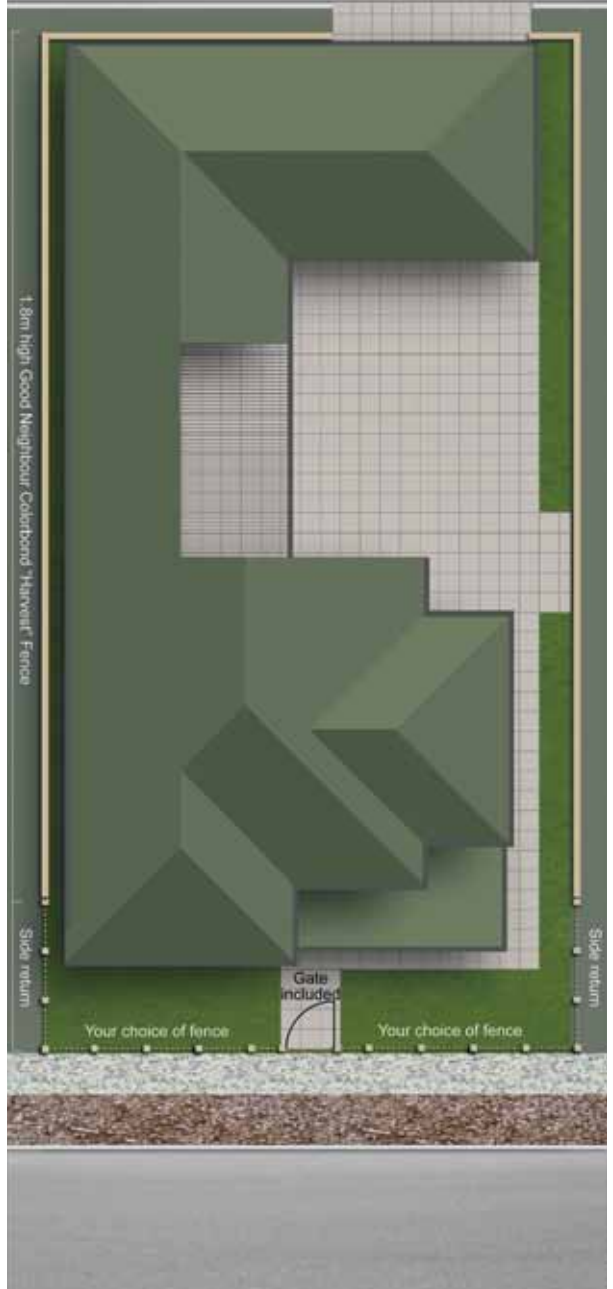

Your Fabulous Front Fence

Front Loading Homes

Side and Rear Fencing
1800mm high Good Neighbour
Colorbond 'Harvest'

SpaceSmart Homes

Side and Rear Fencing 1800mm
high Good Neighbour
Colorbond 'Harvest'

Rear Lane

Heads Up! Fencing options can be viewed at the
Land Sales & Information Centre:

Freeman Avenue Munno Para West
1pm – 5pm, 7 days at week